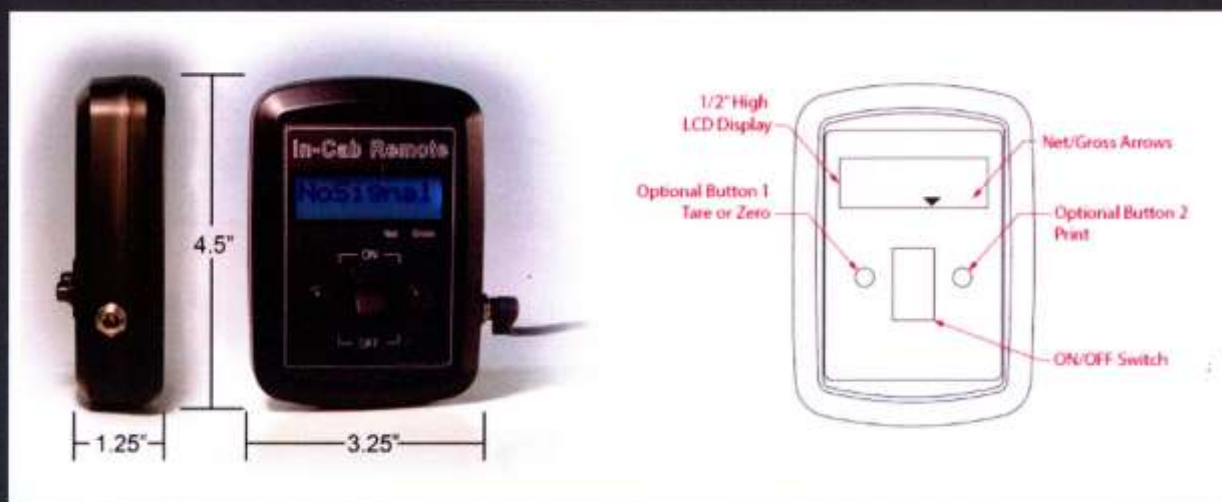

Remote Displays

4" Scoreboard Remote Display

wireless and hard wired options

Scoreboard Remote Display

The 4" tall Scoreboard remote display features bright red LEDs to clearly show scale data in any lighting condition. The serial port interface and auto learn feature make connecting to an indicator a snap!

Wireless In-Cab Remote

2403 26th Ave
Central City, NE 68826
ccscales.com

800.582.3175

The In-Cab Remote display is designed to remotely display the value of a scale indicator that is equipped with a radio transmitter. For applications where you want to know the weight but don't want to get out of the cab, the In-Cab Remote fills the need.